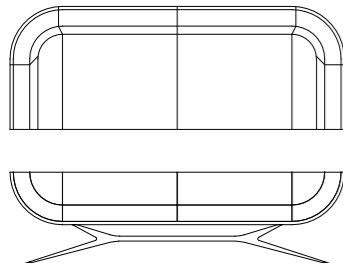

AR & 3D (360° VIEW)

MATERIALS & FINISHES
High-gloss ironwood, polished brass,
gold lacquered steel and
cotton velvet fabric.

DIMENSIONS
89 x 74 x 55 cm | 35,0 x 29,1 x 21,7 in

TECHNICAL SPECS & BESPOKE
Available on page 18.

AR & 3D (360° VIEW)

MATERIALS & FINISHES
Walnut wood, brushed stainless steel
and cotton velvet fabric.

DIMENSIONS
170 x 74 x 55 cm | 66,9 x 29,1 x 21,7 in

TECHNICAL SPECS & BESPOKE
Available on page 19.

PACKAGING
Packed in wooden box.
Assembled piece.

DIMENSIONS
204 x 74 x 55 cm
80,3 x 29,1 x 21,7 in

VOLUME
215 x 85 x 65 cm | 1,19 m³
84,6 x 33,5 x 25,6 in | 41,95 ft³

WEIGHT
130 kg | 286,60 lbs
150 kg | 330,70 lbs