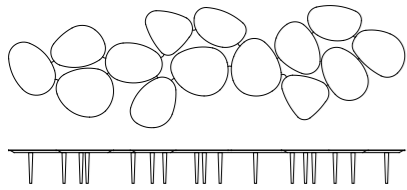

COPPER

GLASS

BLACK

WHITE

#051: PEBBLES
COFFEE TABLE XL

BESPOKED MATERIALS & FINISHES

Custom size.
Different wood or metal finish.
Three leg heights (10/20/30 cm;
3,9/7,9/11,8 in).

PACKAGING

Packed in wooden box.
Needs assembly.

DIMENSIONS

390 x 118 x 30 cm
153,5 x 46,5 x 11,8 in

VOLUME

400 x 130 x 15 cm | 0,78 m³
157,5 x 51,2 x 5,9 in | 27,50 ft³

#051: PEBBLES
COFFEE TABLE L

BESPOKED MATERIALS & FINISHES