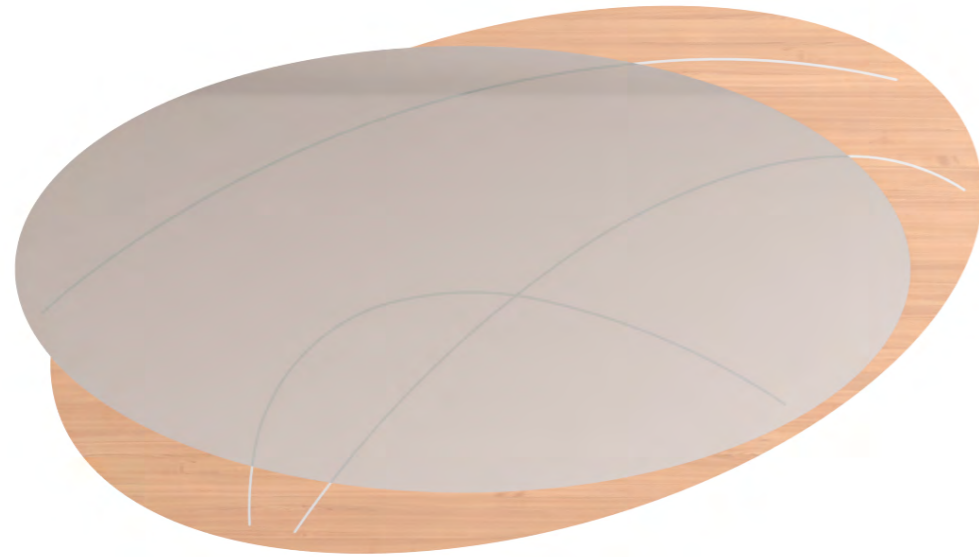

AR & 3D (360° VIEW)

MATERIALS & FINISHES
Oak wood, white lacquered wood
and polished stainless steel.

DIMENSIONS
200 x 60 x 72 cm | 78,7 x 23,6 x 28,3 in

TECHNICAL SPECS & BESPOKE
Available on page 12.

ORBIT

[See on Website >](#)

[See on Website >](#)

ORBIT

CONSOLE TABLE

AR & 3D (360° VIEW)

MATERIALS & FINISHES

Oak wood, white lacquered wood and polished stainless steel.

DIMENSIONS

201 x 60 x 86 cm | 79,1 x 23,6 x 33,9 in

TECHNICAL SPECS & BESPOKE

Available on page 12.

[See on Website >](#)

ORBIT DINING TABLE

AR & 3D (360° VIEW)

MATERIALS & FINISHES
Oak wood, white lacquered wood
and polished stainless steel.

DIMENSIONS
280 x 160 x 74 cm | 110,2 x 63,0 x 29,1 in

TECHNICAL SPECS & BESPOKE
Available on page 12.

ORBIT
WALL MIRROR

AR & 3D (360° VIEW)

MATERIALS & FINISHES
Oak wood and glass mirror.

DIMENSIONS
162 x 2 x 93 cm | 63,8 x 0,8 x 36,6 in