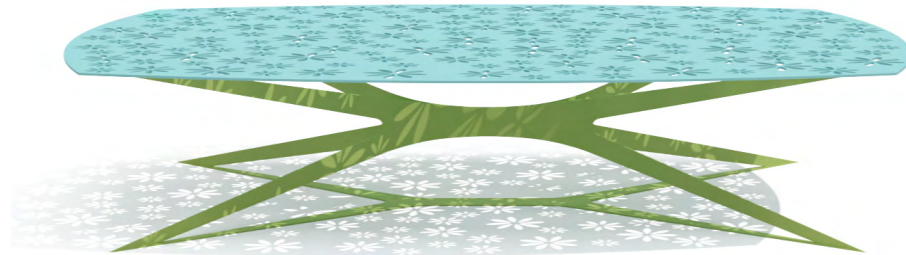

AR & 3D (360° VIEW)

MATERIALS & FINISHES

Tabletop in light blue powder-coated aluminum.
Feet in green powder-coated steel.

DIMENSIONS

170 x 120 x 38 cm | 66,9 x 47,2 x 15,0 in

TECHNICAL SPECS & BESPOKE

Available on page 110.

[See on Website >](#)

LET'S GO OUTSIDE

OUTDOOR SQUARE TABLE

AR & 3D (360° VIEW)

MATERIALS & FINISHES

Tabletop in purple powder-coated aluminum.
Feet in blue powder-coated steel.

DIMENSIONS

120 x 120 x 38 cm | 47,2 x 47,2 x 15,0 in