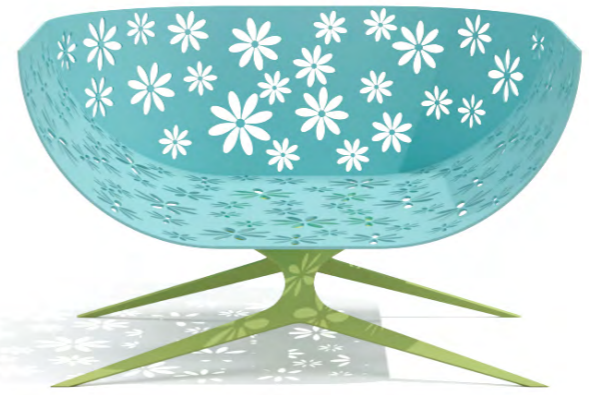

MATERIALS & FINISHES

Seat in purple powder-coated aluminum.
Feet in blue powder-coated steel.

DIMENSIONS

153 x 74 x 54 cm | 60,2 x 29,1 x 21,3 in

TECHNICAL SPECS & BESPOKE

Available on page 11.

NEW

NEW

Note: Custom color combinations available.

[See on Website >](#)

LET'S GO OUTSIDE

OUTDOOR ARMCHAIR

AR & 3D (360° VIEW)

MATERIALS & FINISHES
Seat in light blue powder-coated aluminum.
Feet in green powder-coated steel.

DIMENSIONS
88 x 74 x 54 cm | 34,6 x 29,1 x 21,3 in

TECHNICAL SPECS & BESPOKE
Available on page 12.

NEW

Note: Custom color combinations available.

LET'S GO OUTSIDE

OUTDOOR RECTANGULAR TABLE

[See on Website >](#)

AR & 3D (360° VIEW)

MATERIALS & FINISHES

Tabletop in light blue powder-coated aluminum.
Feet in green powder-coated steel.

DIMENSIONS

170 x 120 x 38 cm | 66,9 x 47,2 x 15,0 in

TECHNICAL SPECS & BESPOKE

Available on page 110.