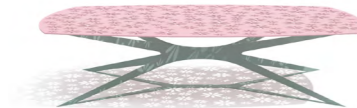

Outdoor rectangular table

#o6o: LET'S GO OUTSIDE OUTDOOR TWO-SEAT SOFA

BESPOKED MATERIALS & FINISHES
Custom size.
Custom colors (any RAL color).
Custom patterns.

PACKAGING
Packed in wooden box.
Needs assembly.

DIMENSIONS
153 x 74 x 54 cm
60,2 x 29,1 x 21,3 in

VOLUME
163 x 85 x 47 cm | 0,65 m³
64,2 x 33,5 x 18,5 in | 23,00 ft³

WEIGHT
22 kg | 48,50 lbs
67 kg | 147,70 lbs