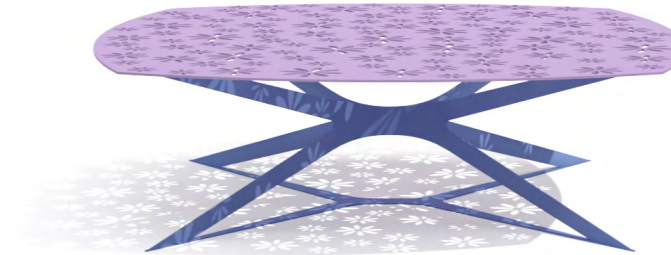

TECHNICAL SPECS & BESPOKE

Available on page 11.

NEW