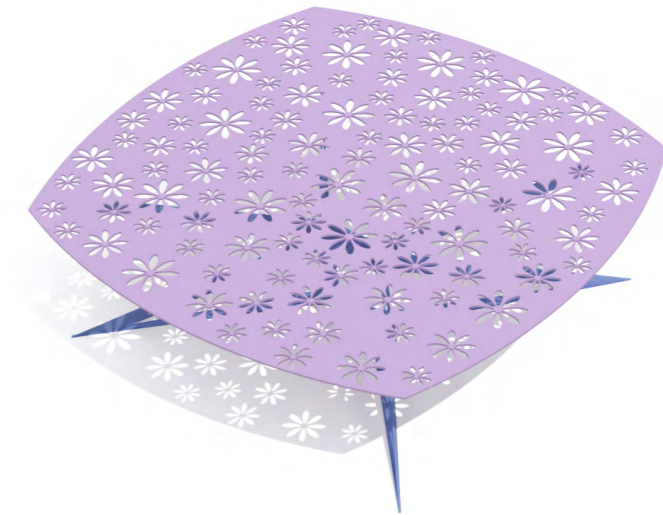

Note: Custom color combinations available.