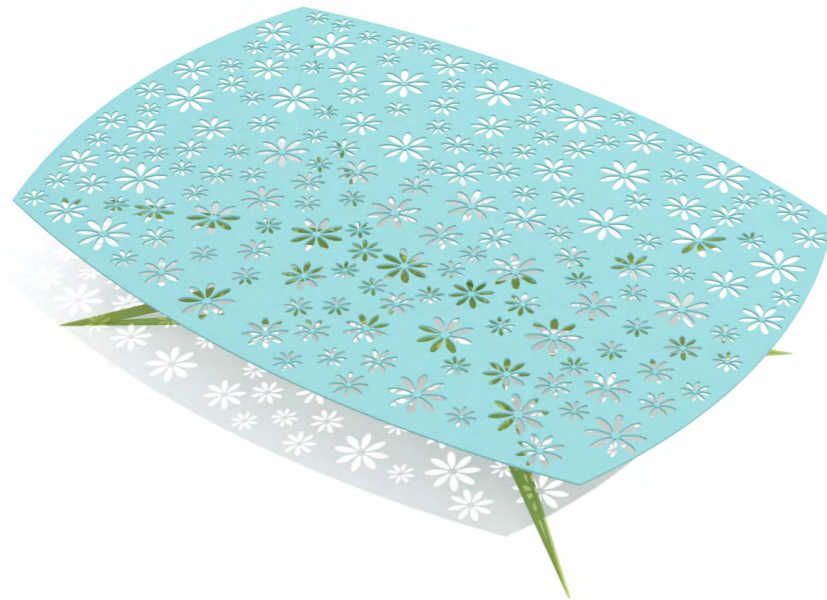

Note: Custom color combinations available.