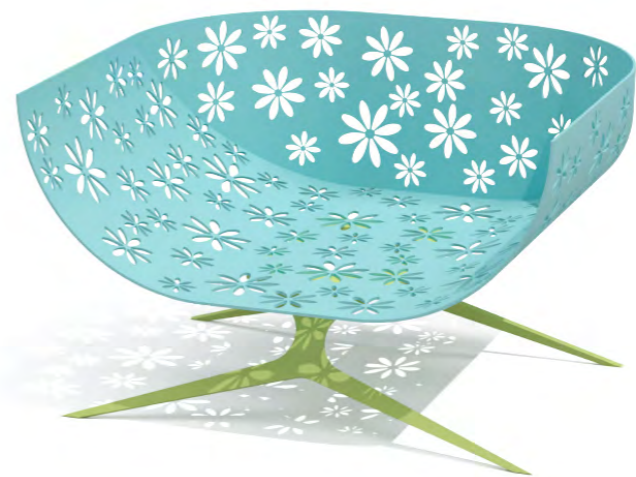

MATERIALS & FINISHES

Seat in purple powder-coated aluminum.
Feet in blue powder-coated steel.

DIMENSIONS

153 x 74 x 54 cm | 60,2 x 29,1 x 21,3 in

TECHNICAL SPECS & BESPOKE

Available on page 11.

NEW

NEW

Note: Custom color combinations available.

[See on Website >](#)

LET'S GO OUTSIDE

OUTDOOR ARMCHAIR

AR & 3D (360° VIEW)

MATERIALS & FINISHES
Seat in light blue powder-coated aluminum.
Feet in green powder-coated steel.

DIMENSIONS
88 x 74 x 54 cm | 34,6 x 29,1 x 21,3 in

TECHNICAL SPECS & BESPOKE
Available on page 12.

NEW

Note: Custom color combinations available.

LET'S GO OUTSIDE

OUTDOOR RECTANGULAR TABLE

[See on Website >](#)