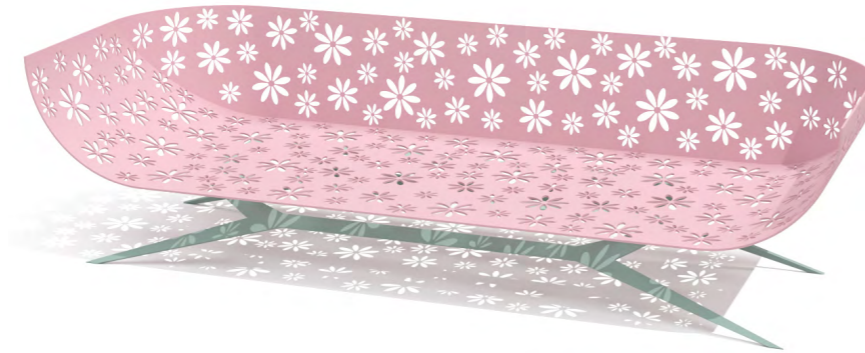

Just a final tip, bring your own pillows!

LET'S GO OUTSIDE

OUTDOOR THREE SEAT-SOFA

AR & 3D (360° VIEW)

MATERIALS & FINISHES

Seat in light pink powder-coated aluminum.
Feet in green powder-coated steel.

DIMENSIONS

203 x 74 x 54 cm | 79,9 x 29,1 x 21,3 in

TECHNICAL SPECS & BESPOKE

Available on page 11.

[See on Website >](#)

[See on Website >](#)

LET'S GO OUTSIDE

OUTDOOR TWO SEAT-SOFA

AR & 3D (360° VIEW)

MATERIALS & FINISHES

Seat in purple powder-coated aluminum.
Feet in blue powder-coated steel.

DIMENSIONS

153 x 74 x 54 cm | 60,2 x 29,1 x 21,3 in

TECHNICAL SPECS & BESPOKE

Available on page 11.

NEW

NEW