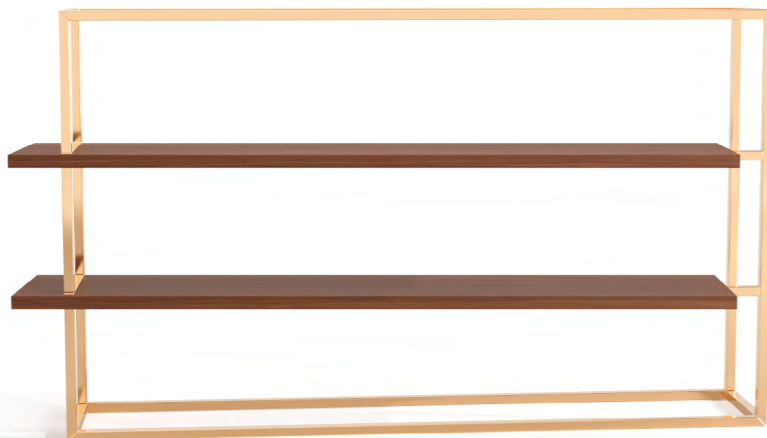

[See on Website >](#)

EXCENTRIC 2.0 SIDEBOARD

AR & 3D (360° VIEW)

MATERIALS & FINISHES
Body in walnut wood; structure
and handles in polished brass.
Interiors in oak wood.

DIMENSIONS
175 x 70 x 74 cm | 68,9 x 27,6 x 29,1 in

TECHNICAL SPECS & BESPOKE
Available on page 14.

[See on Website >](#)

EXCENTRIC 2.0

COFFEE TABLE

AR & 3D (360° VIEW)

MATERIALS & FINISHES
Tabletop in black oak wood and
structure in polished brass.

DIMENSIONS
115 x 110 x 30 cm | 45,3 x 43,3 x 11,8 in

TECHNICAL SPECS & BESPOKE
Available on page 14.

EXCENTRIC 2.0

SMALL BOOKCASE

AR & 3D (360° VIEW)

MATERIALS & FINISHES
Shelves in walnut wood and
structure in polished brass.

DIMENSIONS
235 x 65 x 130 cm | 92,5 x 25,6 x 51,2 in

DIMENSIONS
235 x 65 x 215 cm | 92,5 x 25,6 x 84,6 in

TECHNICAL SPECS & BESPOKE
Available on page 15.

EXCENTRIC 2.0 COLLECTION

Coffee table

Executive desk

Sideboard

Small bookcase

Large bookcase