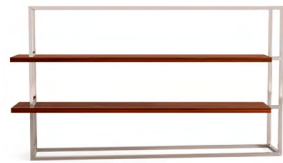

[See on Website >](#)

EXCENTRIC 2.0 SIDEBOARD

AR & 3D (360° VIEW)

MATERIALS & FINISHES
Body in walnut wood; structure
and handles in polished brass.
Interiors in oak wood.

DIMENSIONS
175 x 70 x 74 cm | 68,9 x 27,6 x 29,1 in

TECHNICAL SPECS & BESPOKE
Available on page 14.

EXCENTRIC 2.0

SMALL BOOKCASE

AR & 3D (360° VIEW)

MATERIALS & FINISHES
Shelves in walnut wood and
structure in polished brass.

DIMENSIONS
235 x 65 x 130 cm | 92,5 x 25,6 x 51,2 in

DIMENSIONS
235 x 65 x 215 cm | 92,5 x 25,6 x 84,6 in

TECHNICAL SPECS & BESPOKE
Available on page 15.

EXCENTRIC 2.0 COLLECTION

Coffee table

Executive desk

Sideboard

Small bookcase

Large bookcase

MATERIALS & FINISHES

WOOD

WALNUT

TINEO

BLACK OAK

EBONY MACASSAR

LACQUER

WHITE LACQUER