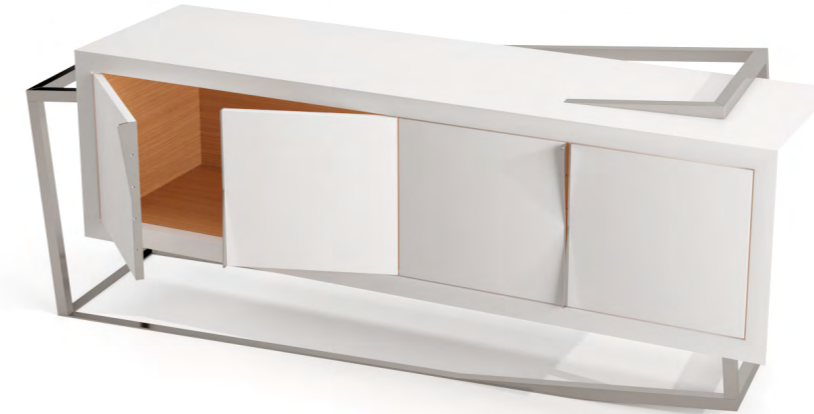

DIMENSIONS LARGE SIZE
220 x 70 x 77 cm | 86,6 x 27,6 x 30,3 in

TECHNICAL SPECS & BESPOKE
Available on page 22.

EXCENTRIC 1.0

SIDEBOARD

BACK IN BLACK

AR & 3D (360° VIEW)

MATERIALS & FINISHES

Body in black oak wood;
structure and handles in black
metallic lacquered steel.
Interiors in oak wood.

SIDEBOARD

AR & 3D (360° VIEW)

MATERIALS & FINISHES

Body in white lacquered wood;
structure and handles in polished
stainless steel.
Interiors in oak wood.

DIMENSIONS MEDIUM SIZE

200 x 65 x 77 cm | 78,7 x 25,6 x 30,3 in

DIMENSIONS LARGE SIZE

220 x 70 x 77 cm | 86,6 x 27,6 x 30,3 in

TECHNICAL SPECS & BESPOKE

Available on page 22.

[See on Website >](#)

EXCENTRIC 1.0

EXECUTIVE DESK

AR & 3D (360° VIEW)

MATERIALS & FINISHES

Tabletop in white lacquered wood and structure in brushed stainless steel. Interiors in oak wood.

DIMENSIONS MEDIUM SIZE

195 x 105 x 77 cm | 76,8 x 41,3 x 30,3 in

DIMENSIONS LARGE SIZE