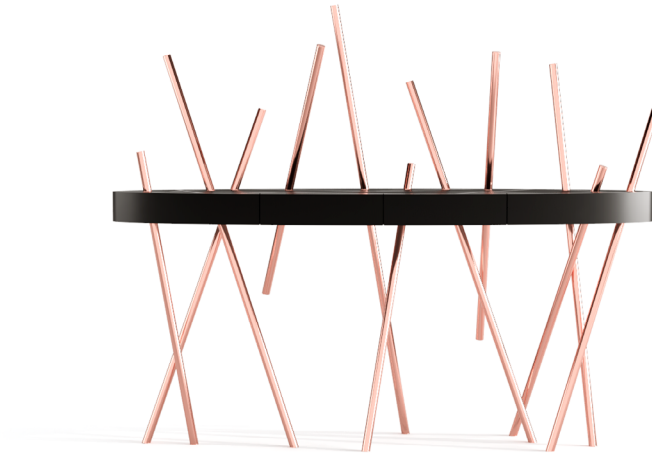

EMOTIONAL
OBJECTS

Emotional Object #028: MIKADO | Console Table

MATERIALS & FINISHES

WOOD: Walnut, Rosewood, Ironwood, Tineo, Oak, Black Oak, Teak, Cherry or Ash, with natural or satin finish.

LACQUER: Lacquer in any RAL color.

STRUCTURE: Polished, brushed or "Industrial Chic"

Brass, Copper or Stainless steel.
Lacquered steel in any RAL color.

DIMENSIONS

180 x 40 x 150 cm

70,9 x 15,7 x 59,1 in

WEIGHT

40 kg | 55 kg

88,2 lbs | 121,3 lbs

VOLUME

190 x 50 x 25 cm | 0,24 m³

74,8 x 19,7 x 9,8 in | 8,40 ft³

IN THE PHOTO

TABLETOP: Black lacquer and black oak wood.

STRUCTURE: Brushed copper.

DELIVERY & LEAD TIME

STANDARD PIECE: Between 8 to 10 weeks.